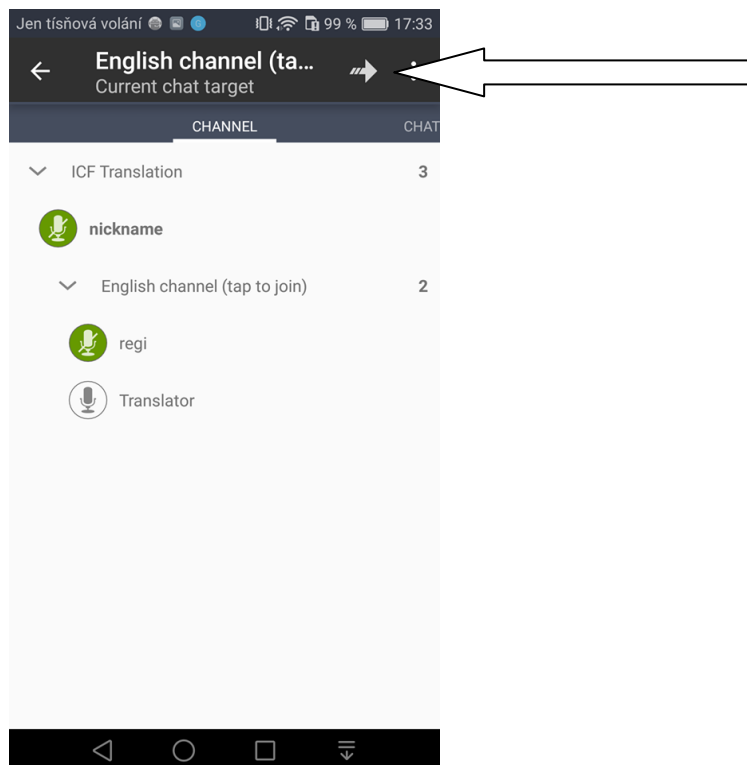

### 1. Plumble instructions for Android users

- Connect to wifi called **ICF-translation** (on any other wifi the application will not work !!!)
- Open the application. In the upper right corner there will be a plus symbol ( + ) click on it and then into address write: **icf.t** and into username: **create a username of your own** and click **save**

- Once you have clicked a save button this will appear. **Click on the three dots**

- After clicking the 3 dots this will appear so click: **English channel (tap to join)**

- Afterwards an arrow will appear in the upper right corner – **click the arrow and enjoy the sermon =>**