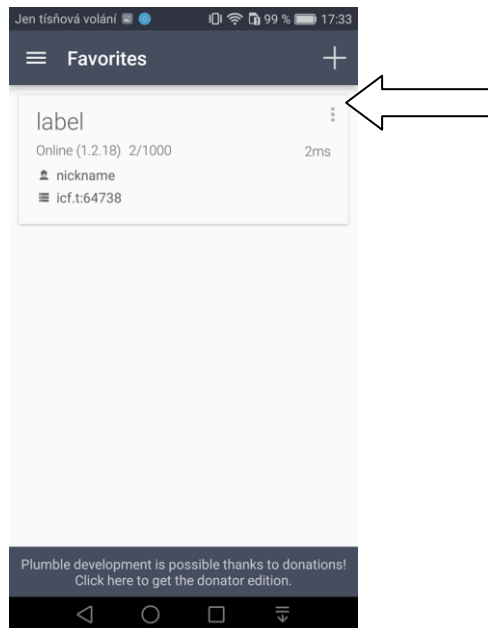

- Once you have clicked a save button this will appear. **Click on the three dots**

- After clicking the 3 dots this will appear so click: **English channel (tap to join)**

- Afterwards an arrow will appear in the upper right corner – **click the arrow and enjoy the sermon =>**

## 2. Mumble instructions for apple users

- Connect to wifi called **ICF-translation** (on any other wifi the application will not work !!!)
- Open the application and click **LAN Servers**.

- Into address write: **icf.t** and into username: **create a username of your own** and click **save**

- Once you have clicked a save button this will appear. **Click on the three dots**

- After clicking the 3 dots this will appear so click: **English channel (tap to join)**