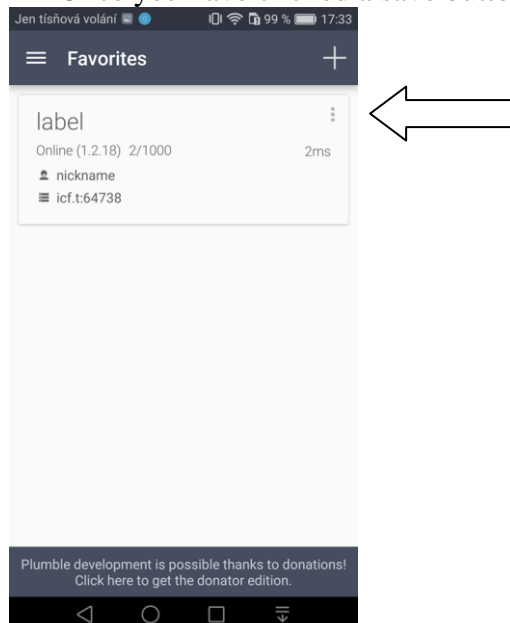

## TRANSLATION INSTRUCTIONS

1. On your phone download an application called: **Mumble** (iPhone)  
**Plumble** (Android)
2. Remember to bring your own **headphones**

### 1. Plumble instructions for Android users

- Connect to wifi called **ICF-translation** (on any other wifi the application will not work !!!)
- Open the application. In the upper right corner there will be a plus symbol ( + ) click on it and then into address write: **icf.t** and into username: **create a username of your own** and click **save**

- Once you have clicked a save button this will appear. **Click on the three dots**

- After clicking the 3 dots this will appear so click: **English channel (tap to join)**

- Afterwards an arrow will appear in the upper right corner – **click the arrow and enjoy the sermon =>**