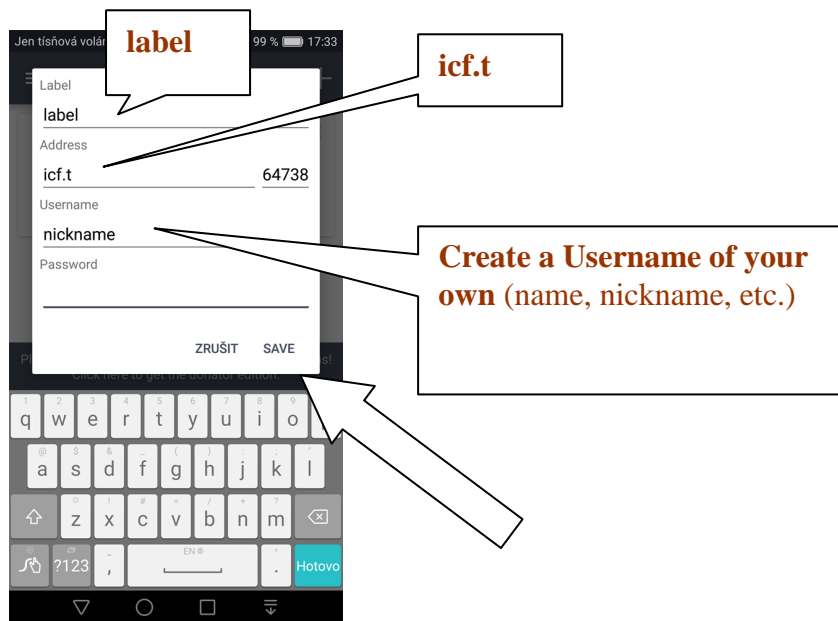

## TRANSLATION INSTRUCTIONS

1. On your phone download an application called: **Mumble** (iPhone)  
**Plumble** (Android)
2. Remember to bring your own **headphones**

### 1. Plumble instructions for Android users

- Connect to wifi called **ICF-translation** (on any other wifi the application will not work !!!)
- Open the application. In the upper right corner there will be a plus symbol ( + ) click on it and then into address write: **icf.t** and into username: **create a username of your own** and click **save**

- Once you have clicked a save button this will appear. **Click on the three dots**

- After clicking the 3 dots this will appear so click: **English channel (tap to join)**

- Afterwards an arrow will appear in the upper right corner – **click the arrow and enjoy the sermon =>**