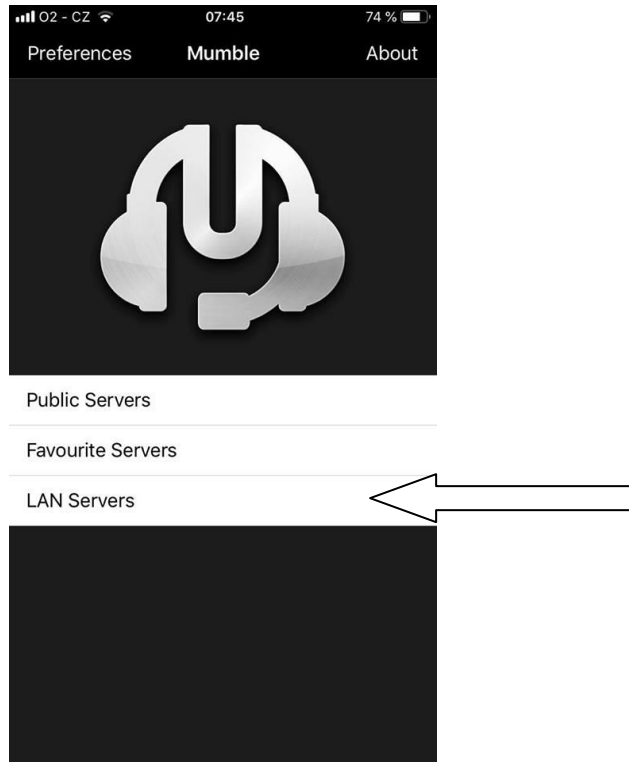

### 1. Plumble instructions for Android users

- Connect to wifi called **ICF-translation** (on any other wifi the application will not work !!!)
- Open the application. In the upper right corner there will be a plus symbol ( + ) click on it and then into address write: **icf.t** and into username: **create a username of your own** and click **save**

- Once you have clicked a save button this will appear. **Click on the three dots**

- After clicking the 3 dots this will appear so click: **English channel (tap to join)**

- Afterwards an arrow will appear in the upper right corner – **click the arrow and enjoy the sermon =>**

## 2. Mumble instructions for apple users

- Connect to wifi called **ICF-translation** (on any other wifi the application will not work !!!)
- Open the application and click **LAN Servers**.

- Into address write: **icf.t** and into username: **create a username of your own** and click **save**