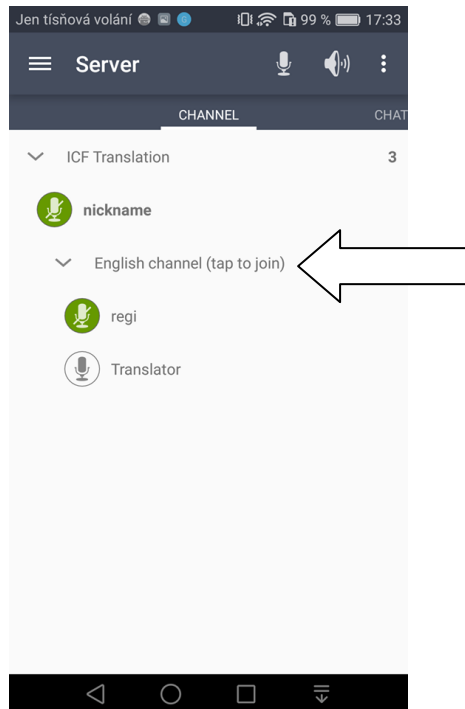

### 1. Plumble instructions for Android users

- Connect to wifi called **ICF-translation** (on any other wifi the application will not work !!!)
- Open the application. In the upper right corner there will be a plus symbol ( + ) click on it and then into address write: **icf.t** and into username: **create a username of your own** and click **save**

- Once you have clicked a save button this will appear. **Click on the three dots**

- After clicking the 3 dots this will appear so click: **English channel (tap to join)**

- Afterwards an arrow will appear in the upper right corner – **click the arrow and enjoy the sermon =>**