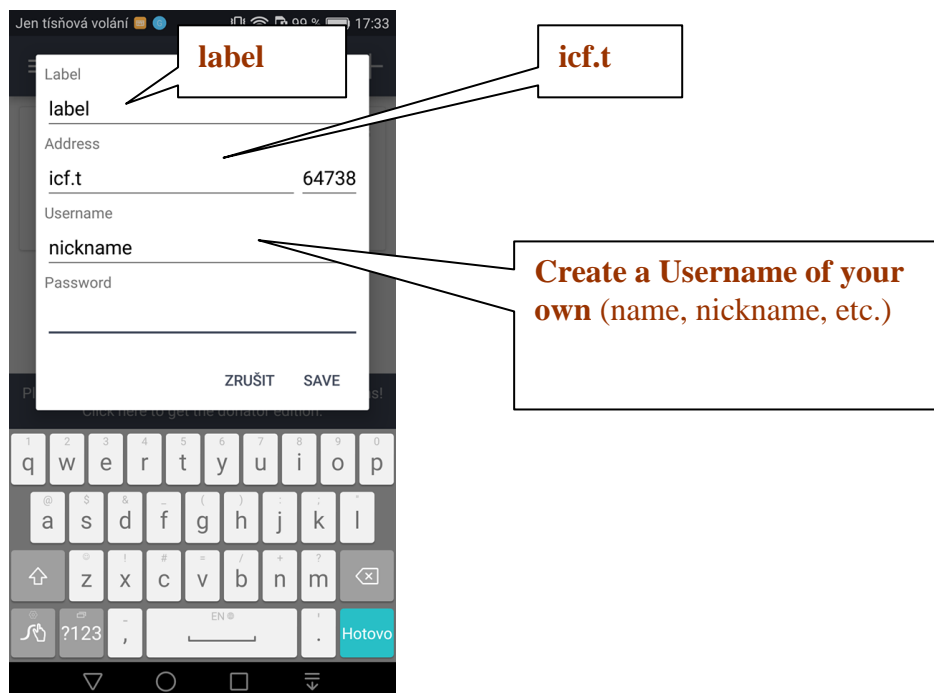

### 1. Plumble instructions for Android users

- Connect to wifi called **ICF-translation** (on any other wifi the application will not work !!!)
- Open the application. In the upper right corner there will be a plus symbol ( + ) click on it and then into address write: **icf.t** and into username: **create a username of your own** and click **save**

- Once you have clicked a save button this will appear. **Click on the three dots**

- After clicking the 3 dots this will appear so click: **English channel (tap to join)**

- Afterwards an arrow will appear in the upper right corner – **click the arrow and enjoy the sermon =>**

## 2. Mumble instructions for apple users

- Connect to wifi called **ICF-translation** (on any other wifi the application will not work !!!)
- Open the application and click **LAN Servers**.

- Into address write: **icf.t** and into username: **create a username of your own** and click **save**

- Once you have clicked a save button this will appear. **Click on the three dots**

- After clicking the 3 dots this will appear so click: **English channel (tap to join)**